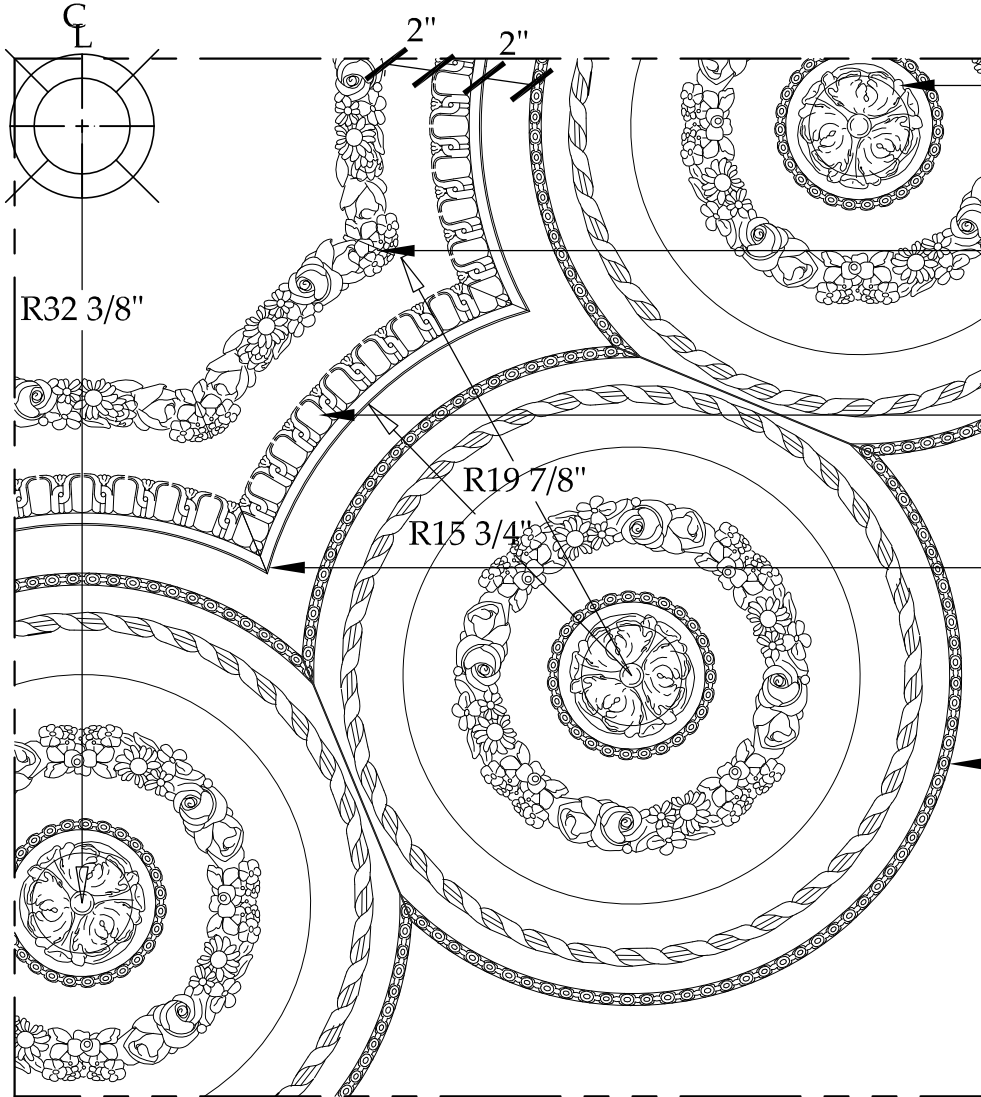

SEE SHEET 2 FOR
DETAILS AND
DESCRIPTIONS

OVERALL SIZE: 7'-4" x 7'-4"

SCALE: 1"=1'-0"

J.P. Weaver Company

Ceiling Center Design #31
PLAS 923 Floral Wreath Rosette
Sht. 1/3

FAX: (818) 500-1798 941 AIR WAY GLENDALE, CALIFORNIA, 91201 TEL: (818) 500-1740
WWW.JPWEAVER.COM & info@jpweaver.com

RMF 1479 B ROSETTE
5-1/4" x 5-1/4"

RMF 7045 FLORAL BAND
2"W x 7/8"D x 101"L

RMF 6503 FRENCH VOLUTE
1-5/8"W x 5/8"D x 98"L

RM 53 BEAD MOULDING
1/2" W x 1/2"D x 8" L

PLAS 923 FLORAL WREATH ROSETTE
27-1/2" DIAMETER x 1-11/16" DEPTH
4-3/16" DIAMETER AT CENTER HOLE
1-11/16" DEPTH AT CENTER
6-1/8" DIA. FLAT AREA AT CENTER
15 LBS TOTAL WEIGHT
(RMF 7045 IS FLORAL BAND)

SCALE: 1-1/2"=1'-0"

J.P. Weaver Company

FAX: (818) 500-1798 941 AIR WAY GLENDALE, CALIFORNIA, 91201 TEL: (818) 500-1740
WWW.JPWEAVER.COM & info@jpweaver.com

Ceiling Center Design #31
PLAS 923 Floral Wreath Rosette
Sht. 2/3